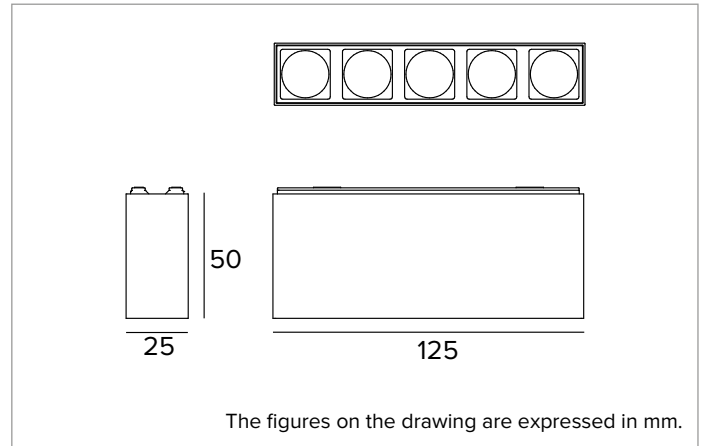

SOURCE

Hugh efficiency Ra90 LED Emitter.

Energy efficiency class: F

Nominal power: 7,3W

Nominal flux: 621lm

Colour rendering index: 90

Rf: 87.6

Rg: 103.9

CCT nominal: 2700K

SDCM: 2

Lifetime (L80/B10): >50000h tq +25°C

ILLUMINOTECHNICAL CHARACTERISTICS

The spot optic system has acrylic collimator lenses, an integrated holographic filter and a black polycarbonate frame. The light is suitable for installation in work environments UGR<19 (EN12464-1).

Optic: LENS

Beam angles: SP

Optical efficiency: 78%

Fixture flux: 484lm

Luminous efficacy: 58lm/W

Photobiological safety: Compliant with RG1 low risk group

MECHANICAL CHARACTERISTICS

Black painted die-cast aluminium body. Multiple fixed light, 125x25mm.

Colour and finish: Deep black

Dimensions: 25x125mm

Weight: 0.13Kg

Version: 5X STANDARD

Degree of protection: IP20

ELECTRICAL CHARACTERISTICS

Fixture Power: 8W

Power supply: 48Vdc

Insulation Class: CLASS 3

Class F: YES

Ambient temperature: 0°C / +25°C

INSTALLATION

Extremely rapid, versatile and simple mechanical and electrical coupling system using magnets which support the fixture on the Power Track and feed power inside the fixture on all versions.

NOTES

110-277Vac version available on request.

WARRANTY

5 years.

Due to the technological evolution of the electronic components, the data provided may be updated, and as such, confirmation must be requested during the order process.

Luminous flux and power supply have +/-10% tolerances with respect to the indicated value. tq +25°C (CIE 121).

We reserve the right to make technical changes.

Targetti Sankey S.r.l.
Via Pratese, 164
50145 Firenze - Italy
Tel: +39 055 37911
targetti.com
targetti@targetti.com

CCIAA Firenze
Share Capital:
€ 500.000,00
VAT N. (IT):
01537660480
R.E.A.: FI-275656

TARGETTI